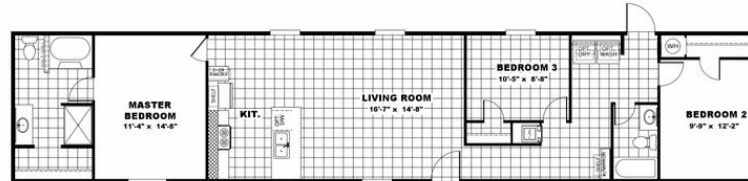

THE VICTORY

3/15/2019 10:00:00 AM (Hurst)

THE VICTORY

Model number: 47TRS16763AH19

3 beds • 2 baths • 1216 sq.ft. • 16' width • 76' depth

Our home building facilities invest in continuous product and process improvements. Plans, dimensions, features, materials, specifications and availability are subject to change without notice or obligation. Renderings and floor plans are representative likenesses of our homes and may differ from the actual homes. We invite you to tour a Home Center near you and inspect the highest value in quality housing available or call (601) 939-0461 to speak with a Home Consultant. Copyright 2017, CMH. All rights reserved.

<https://www.myclaytonpearl.com>

CLAYTON HOMES-PEARL

2318 HWY 80 EAST
PEARL, MS 39208

Monday - Thursday: 9am to 6pm
Friday: 9am to 6pm
Saturday: 9am to 5pm
Sunday: Closed

(601) 939-0461